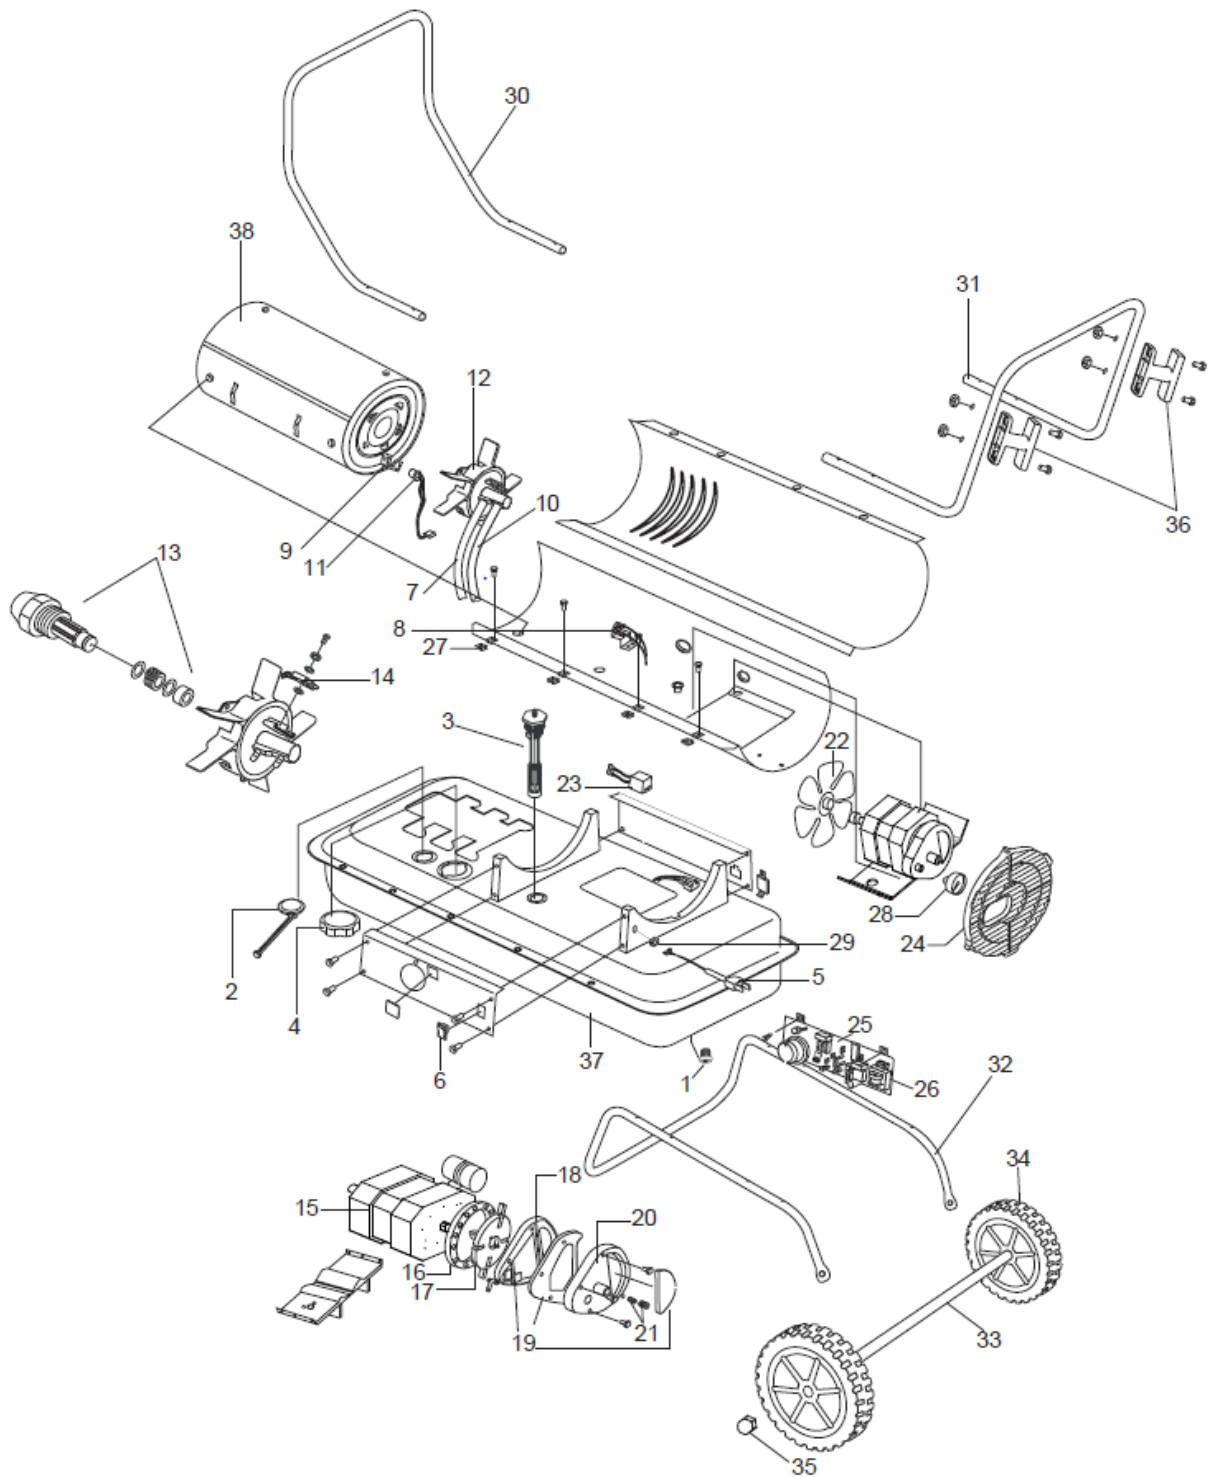

THERMOBILE®

TCA 35

THERMOBILE®

REFERENCES	DESCRIPTION	VUE
01.01.70.012510246	Drain Bolt	1
01.04.70.012510020	Fuel Gauge	2
01.02.70.012510020	Fuel Filter	3
70-006-0140	Fuel Cap	4
01.04.70.412520228	Power Cord	5
01.04.70.004510015	Power Switch	6
70-035-0300	Air Line (430 mm)	7
01.04.70.112520047	Thermal Switch	8
01.01.70.004510020	Photocell Bracket	9
70-036-1020	Fuel Hose (175 mm)	10
01.04.70.004510008	Photocell	11
01.01.70.012510045	Burner Head	12
70-015-0300	Nozzle Kit	13
70-052-0200	Spark Plug Kit (Spark Plug, Screw and Washer)	14
01.04.70.412520219	Motor	15
01.01.70.019010089	Pump Body	16
70-022-0200	Rotor Kit (Rotor, (4) Vanes and Insert)	17
01.01.70.004510023	End Pump Cover	18
70-054-0100	Filter Kit - Includes Input, Output and Lint filters	19
01.02.70.007010022	End Filter Cover	20
70-055-0100	Pressure Adjustment kit	21
01.01.70.012510049	Fan Blade	22
01.04.70.104520033	Ignitor	23
01.02.70.012510024	Fan Guard	24
01.04.70.412520222	Main PCB	25
01.04.70.104520039	Fuse	26
70-001-0106	Reed nut	27
01.04.70.007010016	Air Pressure Gauge	28
01.02.70.012510019	Cord Bushing	29
01.01.70.012510055	Front Handle	30
01.01.70.012510056	Rear Handle	31
01.01.70.012510057	Wheel Support Frame	32
01.01.70.012510053	Wheel Axle	33
70-041-1400	Wheel	34
01.01.70.012510054	Wheel Nut	35
70-032-0200	Cord Wrap	36
70-002-0810	Fuel Tank	37
70-011-0300	Chamber Assembly	38