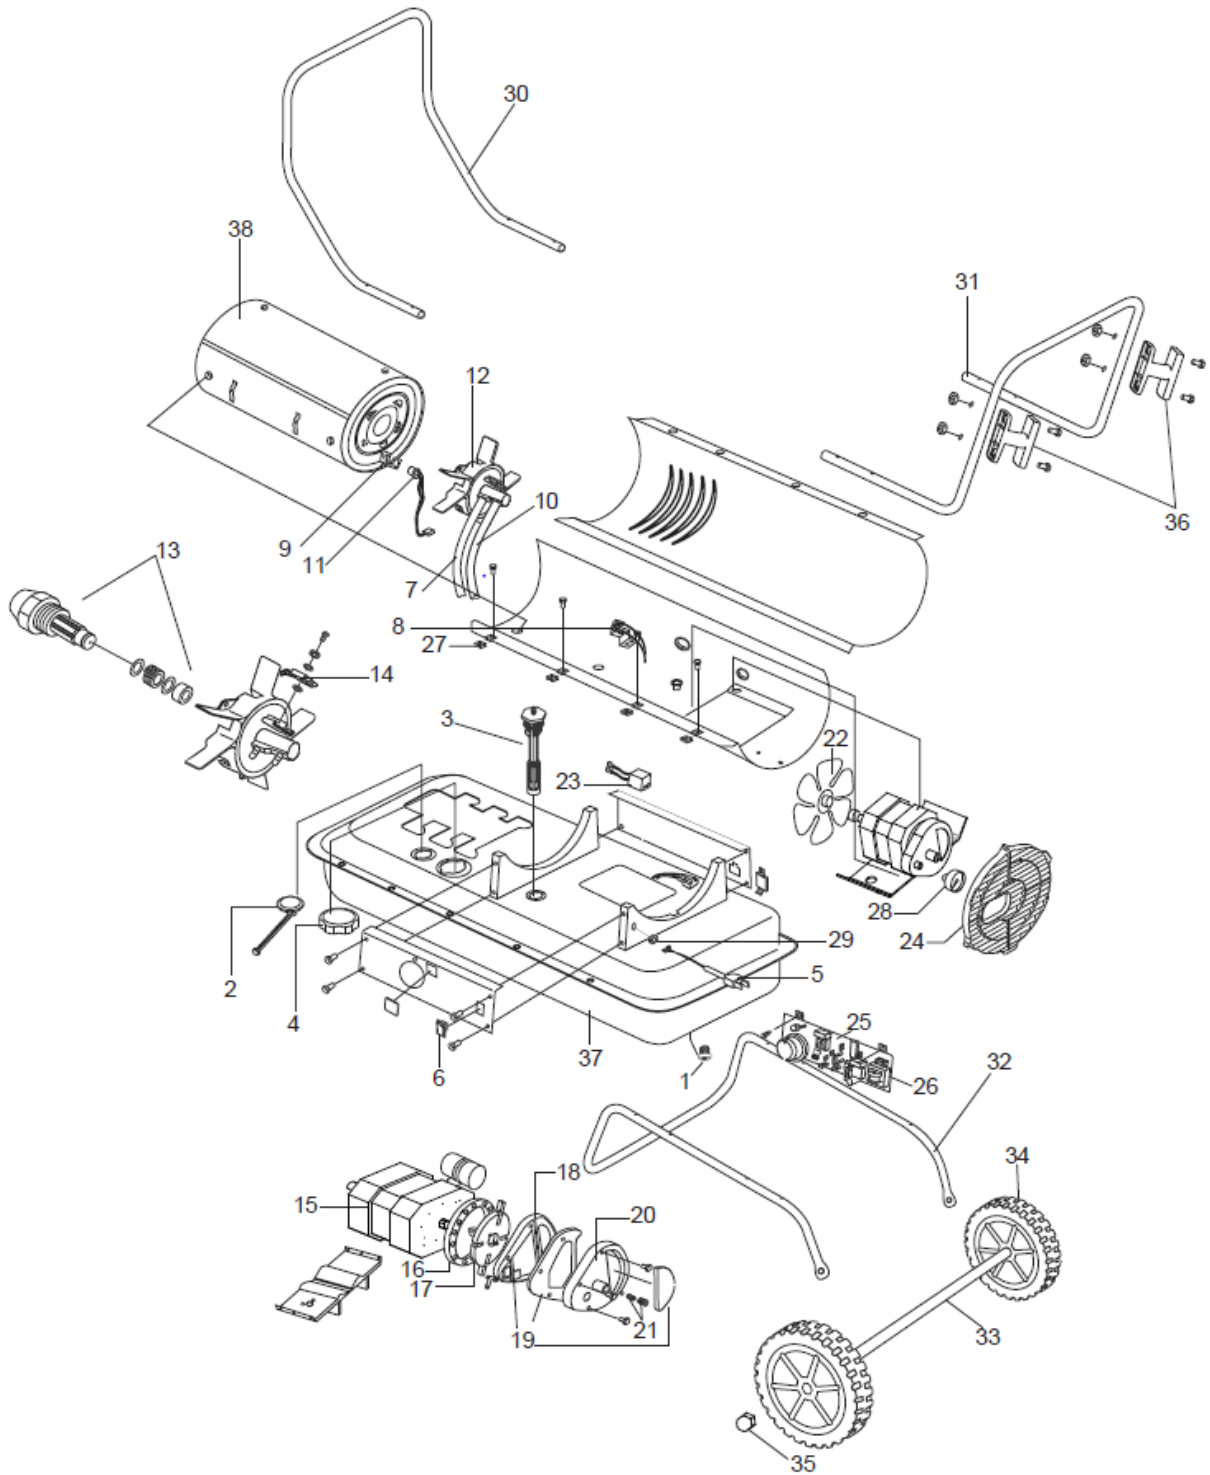

THERMOBILE®

TCA 50

THERMOBILE®

REFERENCE	DESCRIPTION	VUE
01.01.70.012510246	Drain Bolt	1
01.04.70.012510020	Fuel Gauge	2
01.02.70.012510020	Fuel Filter	3
70-006-0140	Fuel Cap	4
01.04.70.412520224	Power Cord	5
01.04.70.004510015	Power Switch	6
70-035-0400	Air Line (490 mm)	7
01.04.22.004010173	Thermal Switch	8
01.01.70.004510020	Photocell Bracket	9
70-036-1030	Fuel Hose (185 mm)	10
01.04.70.004510008	Photocell	11
01.01.70.012510045	Burner Head	12
70-015-0400	Nozzle Kit	13
70-052-0200	Spark Plug Kit (Spark Plug, Screw and Washer)	14
01.04.70.421520220	Motor	15
01.01.70.019010089	Pump Body	16
70-022-0200	Rotor Kit (Rotor, (4) Vanes and Insert)	17
01.01.70.004510023	End Pump Cover	18
70-054-0100	Filter Kit - Includes Input, Output and Lint filters	19
01.02.70.007010022	End Filter Cover	20
70-055-0100	Pressure Adjustment Kit	21
01.01.70.017510077	Fan Blade	22
01.04.70.104520033	Ignitor	23
01.02.70.012510024	Fan Guard	24
01.04.70.412520222	PCB	25
01.04.70.104520039	Fuse	26
70-001-0106	Reed nut	27
01.04.70.007010016	Air Pressure Gauge	28
01.02.70.012510019	Cord Bushing	29
01.01.70.017510082	Front Handle	30
01.01.70.017510083	Rear Handle	31
01.01.70.017510084	Wheel Support Frame	32
01.01.70.017510081	Wheel Axle	33
70-041-1400	Wheel	34
01.01.70.012510054	Wheel Nut	35
70-032-0200	Cord Wrap	36
70-002-0815	Fuel Tank	37
70-011-0400	Chamber Assembly	38