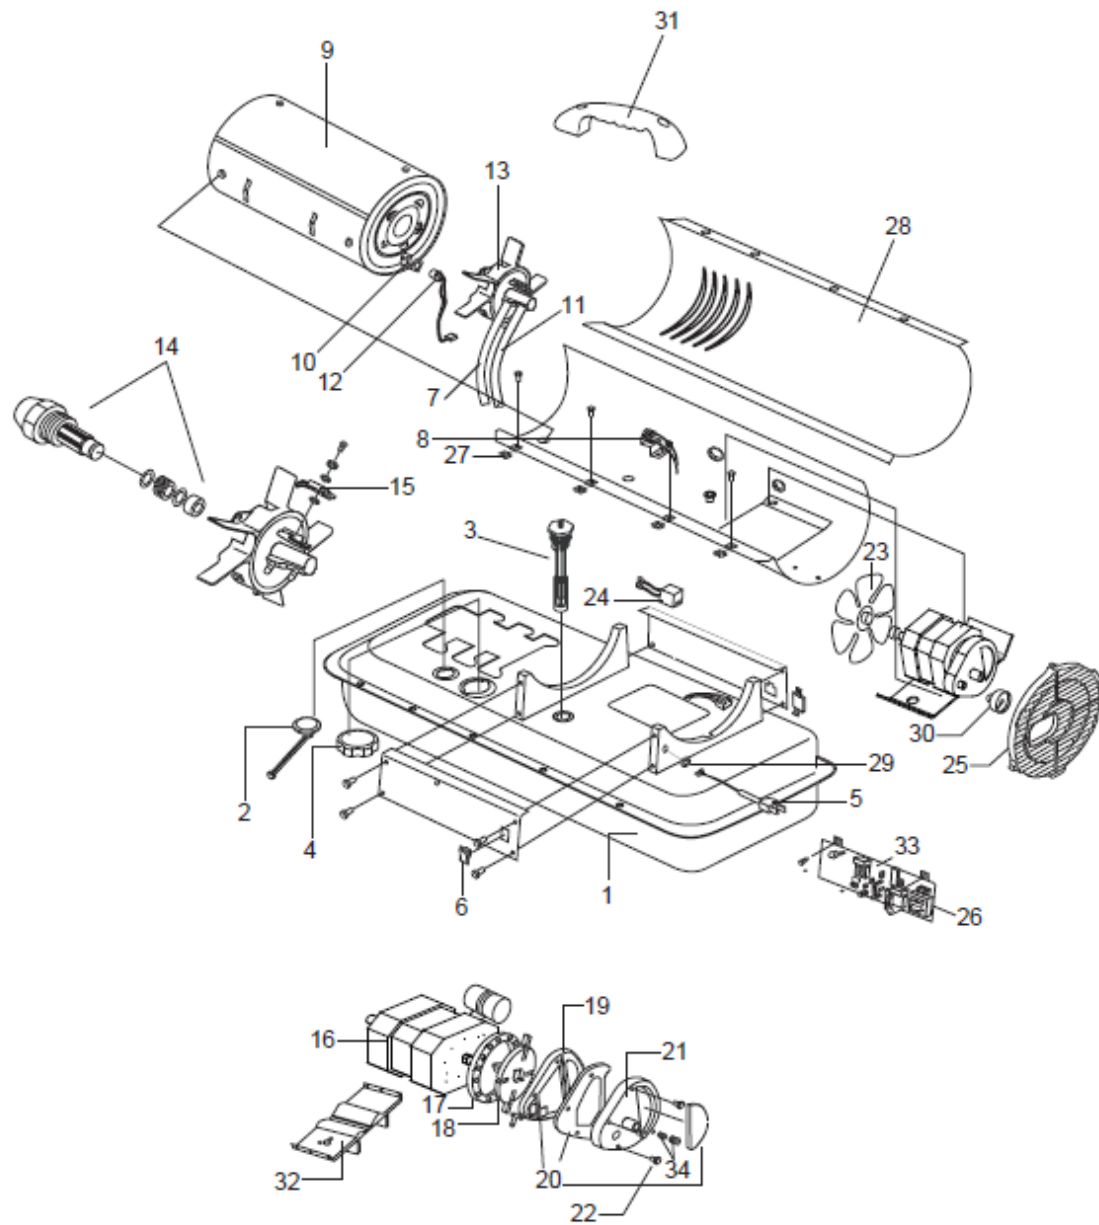

# THERMOBILE®

REFERENCE	DESCRIPTION	VUE
01.01.70.004510755	Fuel Tank	1
01.04.70.004510001	Fuel Gauge	2
01.02.70.004510003	Fuel Filter	3
70-006-0140	Fuel Cap	4
01.04.70.404520223	Power Cord	5
01.04.70.004510015	Power Switch	6
70-035-0100	Air Line (400 mm)	7
01.04.22.004010173	Thermal Switch	8
70-011-0200	Chamber Assembly	9
01.01.70.004510020	Photocell Bracket	10
70-036-1010	Fuel Hose (145 mm)	11
01.04.70.004510008	Photocell	12
01.01.70.004510017	Burner Head	13
70-015-0200	Nozzle Kit	14
70-052-0100	Spark Plug Kit (Spark Plug, Screw and Washer)	15
01.04.70.104520034	Motor	16
01.01.70.004510021	Pump Body	17
70-022-0100	Rotor Kit (Rotor, (4) Vanes and Insert)	18
01.01.70.004510023	End Pump Cover	19
70-054-0100	Filter Kit - Includes Input, Output and Lint filters	20
01.02.70.007010022	End Filter Cover	21
01.02.70.004510076	End Filter Cover Screw	22
01.01.70.007010034	Fan Blade	23
01.04.70.104520033	Ignitor	24
01.02.70.004510014	Fan Guard	25
01.04.70.104520039	Fuse	26
70-001-0106	Reed nut	27
01.01.70.004510702	Upper Shell	28
01.02.70.004510002	Cord Bushing	29
01.04.70.007010016	Air Pressure Gauge	30
01.02.70.004510015	Handle	31
01.01.70.004510703	Motor Bracket	32
01.04.70.407020169	Main PCB	33
70-055-0100	Pressure Adjustment Kit - Includes Ball, Spring and Screw	34